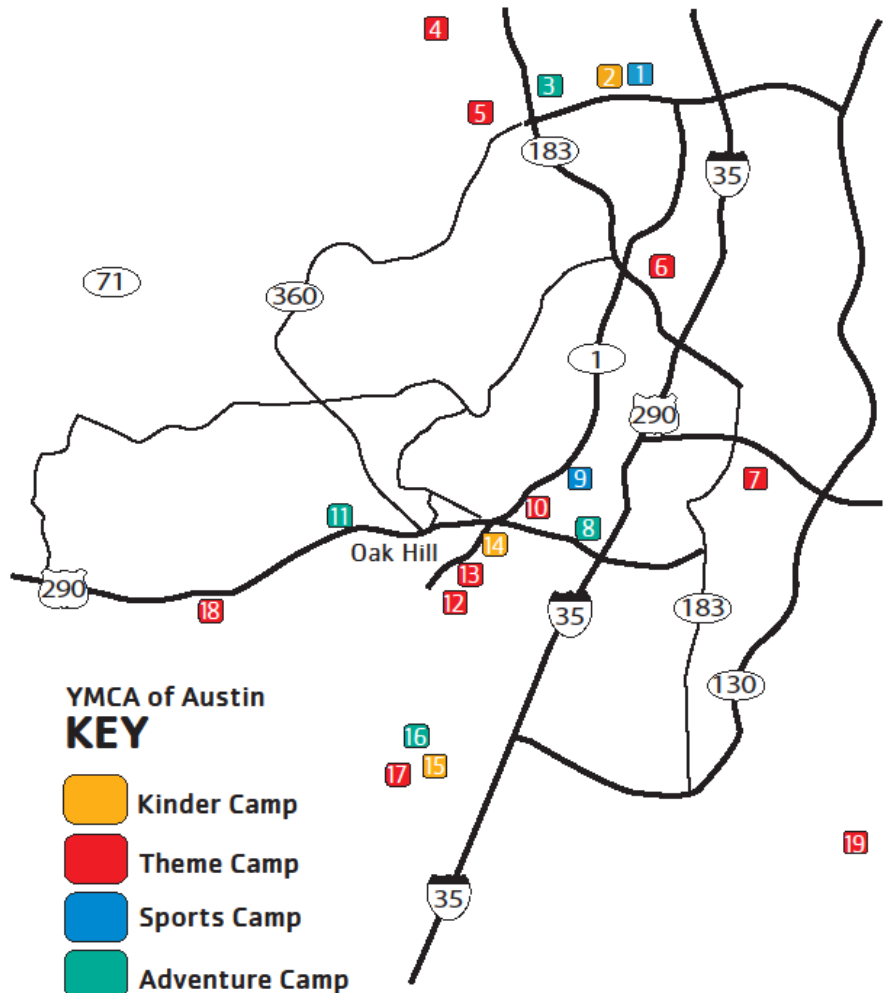

11601 Olson Dr.
Austin, TX 78750

5. Caraway Elem-Theme

11104 Oak View
Austin, TX 78759

6. North-Central-Theme

TBA
Visit AustinYMCA.org

7. East Communities YMCA-Theme

5315 Ed Bluestein Blvd.
Austin, TX 78723

8. Pease Elem-Adventure

1106 Rio Grande
Austin, TX 78701

9. Central-Sports

TBA
Visit AustinYMCA.org

10. Barton Hills Elem-Theme

2108 Barton Hills. Dr.
Austin, TX 78704

11. Southwest YMCA-Adventure

6219 Oakclaire
Austin, TX 78735

12. Cowan Elem-Theme

2817 Kentish Lane
Austin, TX 78748

13. South Austin-Theme

TBA
Visit AustinYMCA.org

14. South Austin-Kinder

Oak Hill United Methodist
7815 Hwy. 290 West
Austin, TX 78736

15. Hays Communities YMCA-Kinder